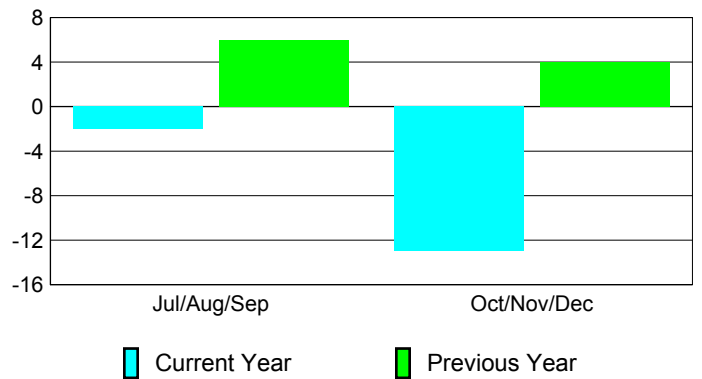

Comparison of Membership Gain/Loss

Current Year Compared to the Previous Year