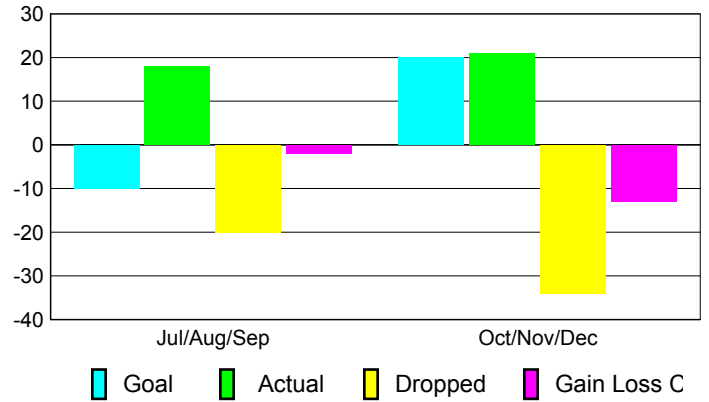

### Club Results 2010-2011

Goal, New, Dropped, Gain/Loss

## MEMBERSHIP

**Membership Results  
2010-2011**

**Membership  
2009-2010**

Month	Net Memb Goal	Actual New Memb	Actual Dropped Memb	Gain/Loss of Memb	Gain/Loss of Memb
Jul/Aug/Sep	-10	18	-20	-2	6
Oct/Nov/Dec	20	21	-34	-13	4
<b>Totals</b>	<b>10</b>	<b>39</b>	<b>-54</b>	<b>-15</b>	<b>10</b>

### Membership Results 2010-2011

Goal, New, Dropped, Gain/Loss